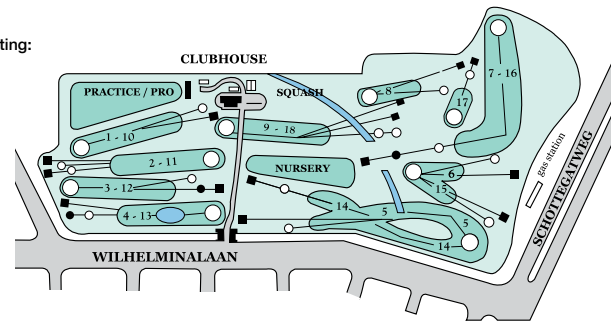

## Local Rules

1. When playing hole 5, the area on hole 14 bordered by white-blue stakes is out of bounds. However, when playing hole 14, the white-blue stakes have no significance and are deemed immovable obstructions.
2. Out-of-bounds boundaries are marked by white stakes or white painted lines or spots. In the absence of white stakes or white painted lines or spots, fences that mark the actual boundary of the golf course should be considered out-of-bounds boundaries.
3. The fence around the water tank, left of the fairway of hole 5/14, is considered an immovable obstruction.
4. Stones in the bunkers are movable obstructions and may be removed.
5. There are no car paths on the course.
6. A player may obtain distance information by using a device that measures distance only.

## SCORE CARD

**On the course  
you choose  
the right club.**

**AL** **AUTOLEASE**  
CURAÇAO  
[www.autoleasecuracao.com](http://www.autoleasecuracao.com)

**On the road...  
We take care!**

Competition: \_\_\_\_\_

Date: \_\_\_\_\_

Player: \_\_\_\_\_

Marker: \_\_\_\_\_

USGA Course rating:  
72.9 (Ladies)  
70.5 (Men)  
67.2 (Seniors)

USGA Slope:  
132 (Ladies)  
139 (Men)  
129 (Seniors)

- Green
- Blue tee
- White tee
- Blue and White tee

Hole	Par	Standard Tees		HCP	Player		Marker		Score	Score
		blue	white		Score	Score	Score	Score		
1	4	322	279	10						
2	4	357	344	14						
3	4	319	294	12						
4	4	365	348	6						
5	5	503	443	4						
6	3	185	151	16						
7	4	451	372	8						
8	3	162	128	18						
9	4	394	335	2						
out	35	3058	2694							
Member nr.										